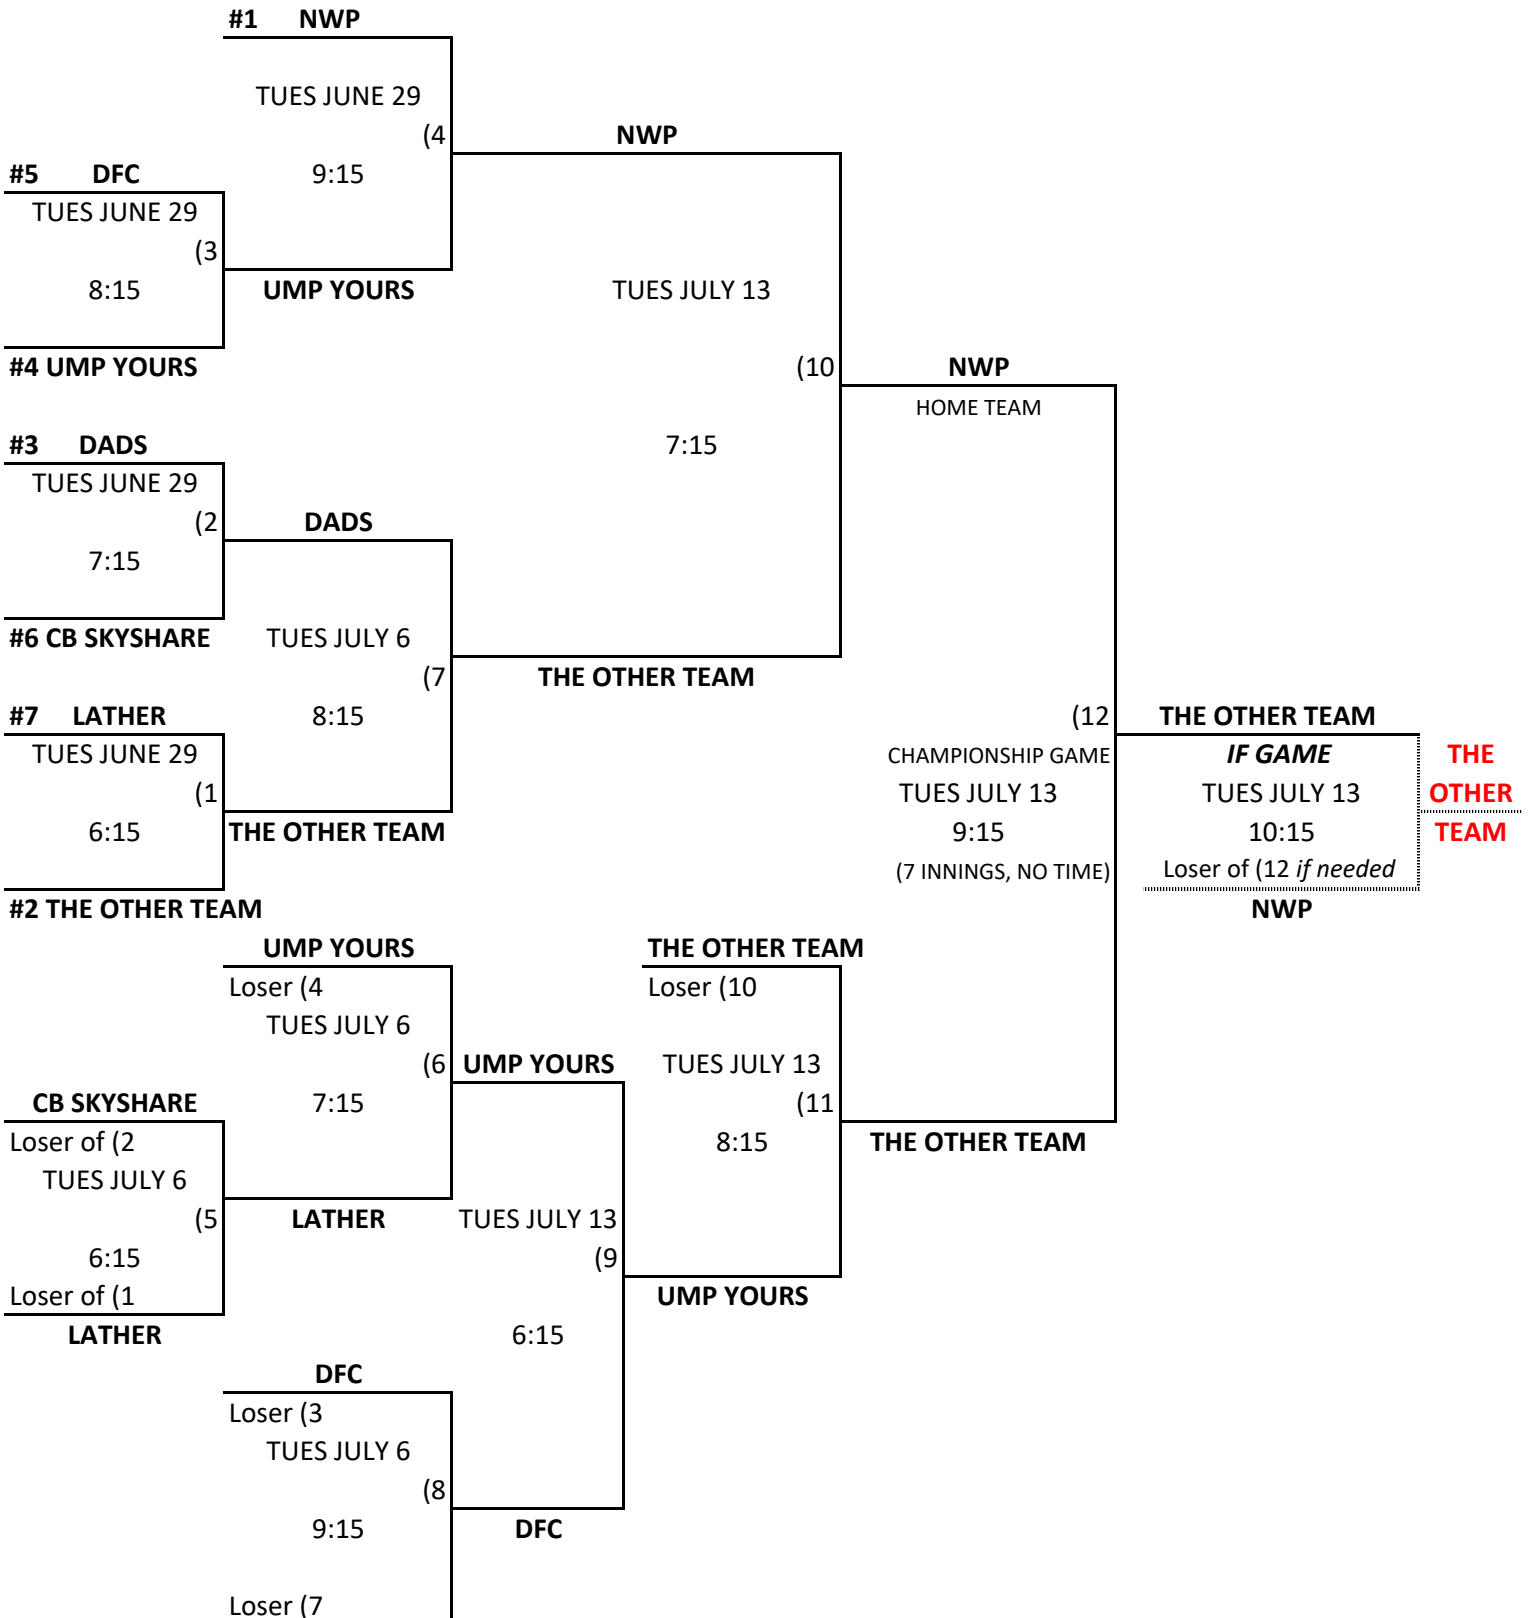

TUESDAY - CO-ED - DOUBLE ELIMINATION TOURNAMENT

FIELD #3

Seeds:	
#1 NWP	#5 DFC
#2 THE OTHER TEAM	#6 CB SKYSHARE
#3 DADS	#7 LATHER
#4 UMP YOURS	

*Team with highest seed in each bracket will be home team *with the exception of Championship Game.*

In Championship Game, undefeated team will be home team.

In the event of an IF Game, there will be a coin toss. Team that beat undefeated team will call heads/tails.