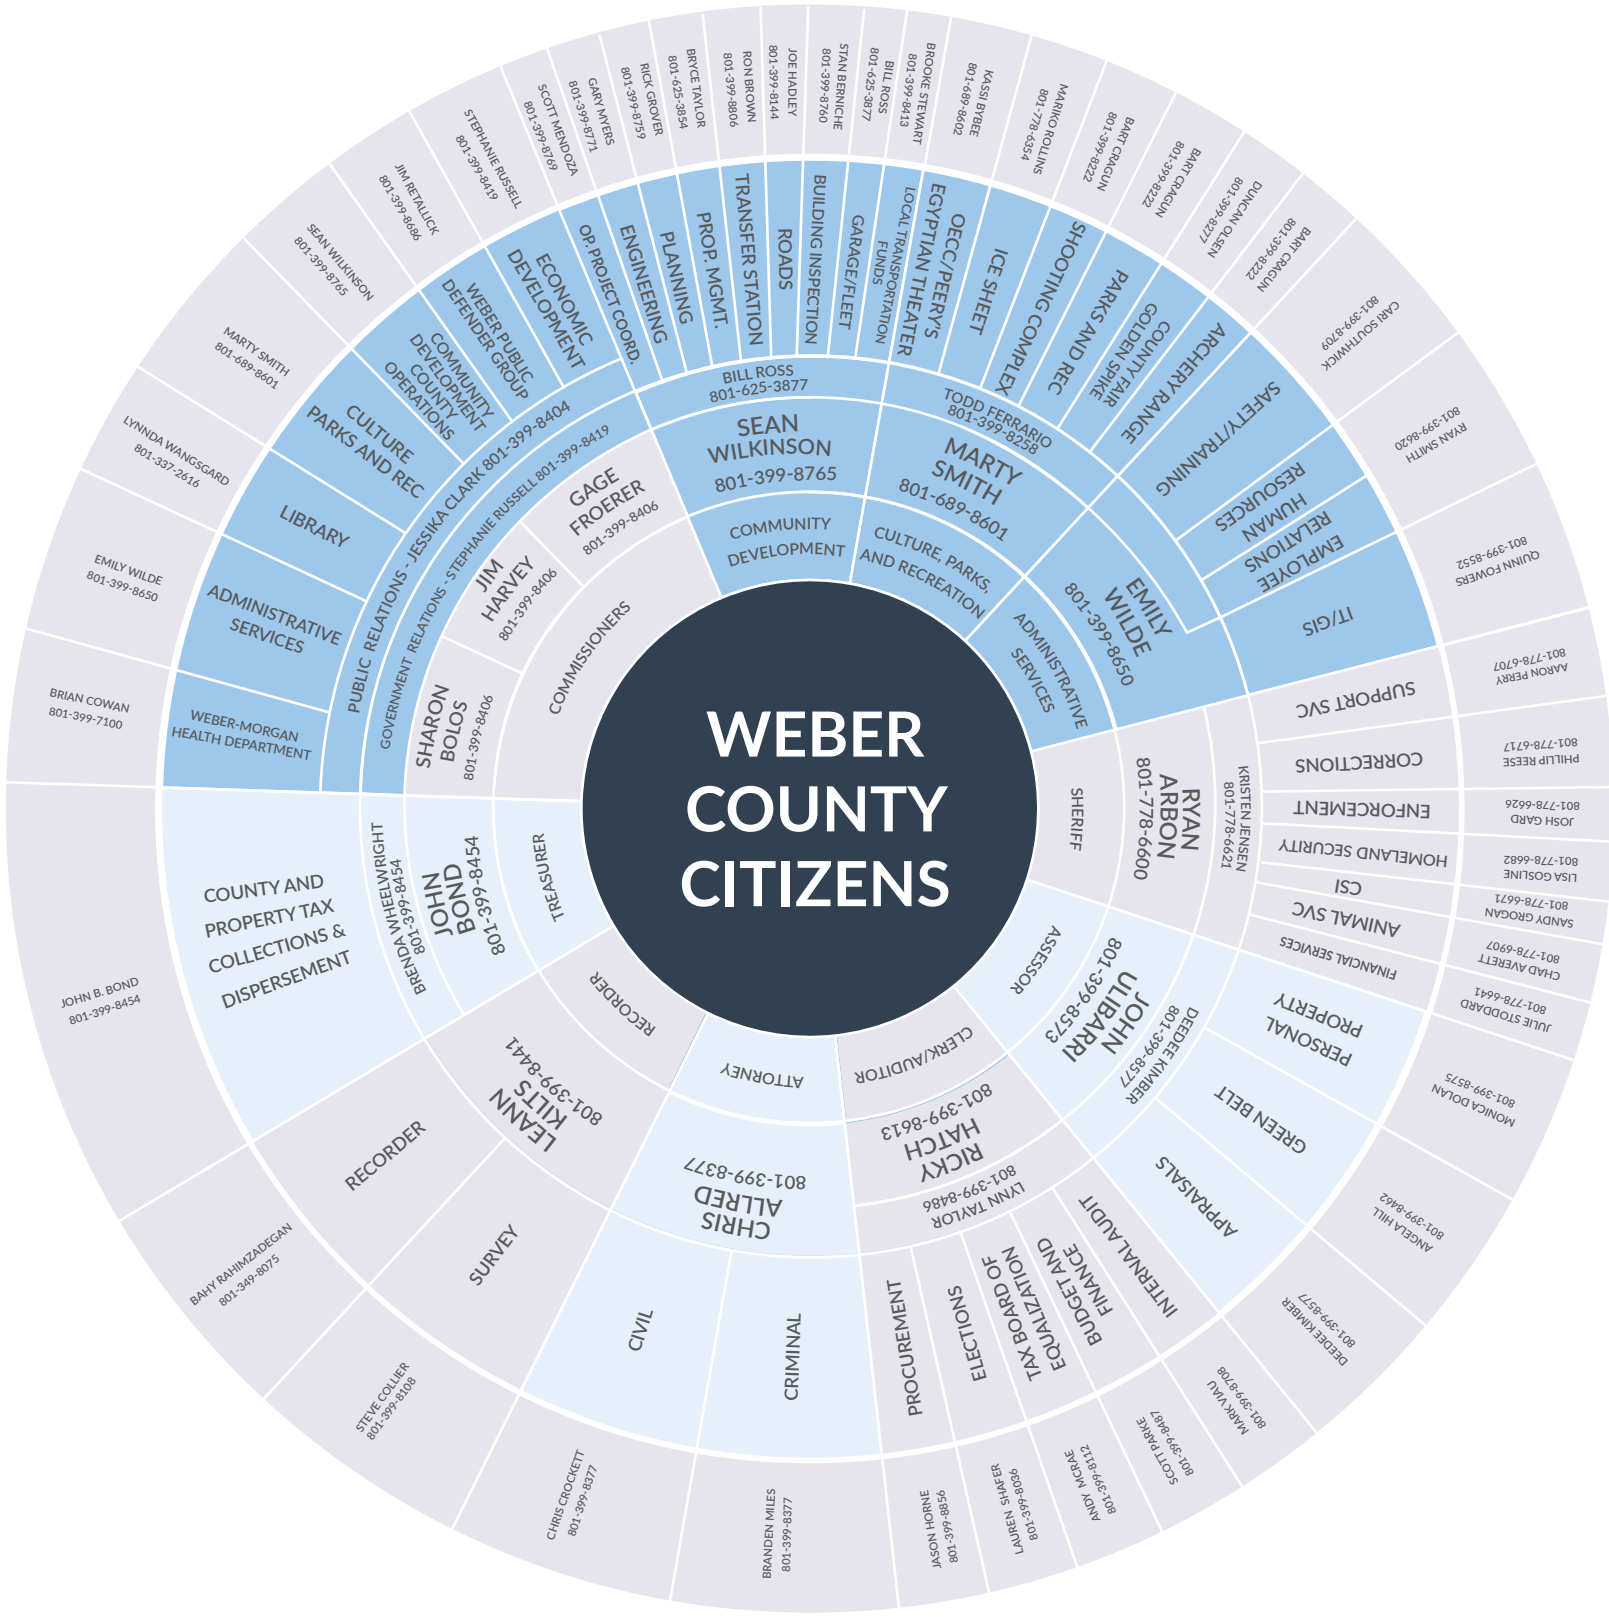

WEBER COUNTY ORGANIZATION CHART

WEBER-MORGAN CHILDREN'S JUSTICE CENTER	ROD LAYTON	801-778-6261
NORTHERN UTAH ECONOMIC ALLIANCE	CHRIS ROYBAL	801-455-5690
USU EXTENSION	NAOMI BROWER	801-399-8200
VISIT OGDEN	SARA TOLIVER	801-778-6250
WEBER COUNTY RAMP	SHELLY HALACY	801-399-8405
WEBER HOUSING AUTHORITY	ANDI BEADLES	801-399-8691
WEBER HUMAN SERVICES	KEVIN EASTMAN	801-625-3700
WEBER AREA DISPATCH 911	KEVIN ROSE	801-395-8222

#WinninginWeber