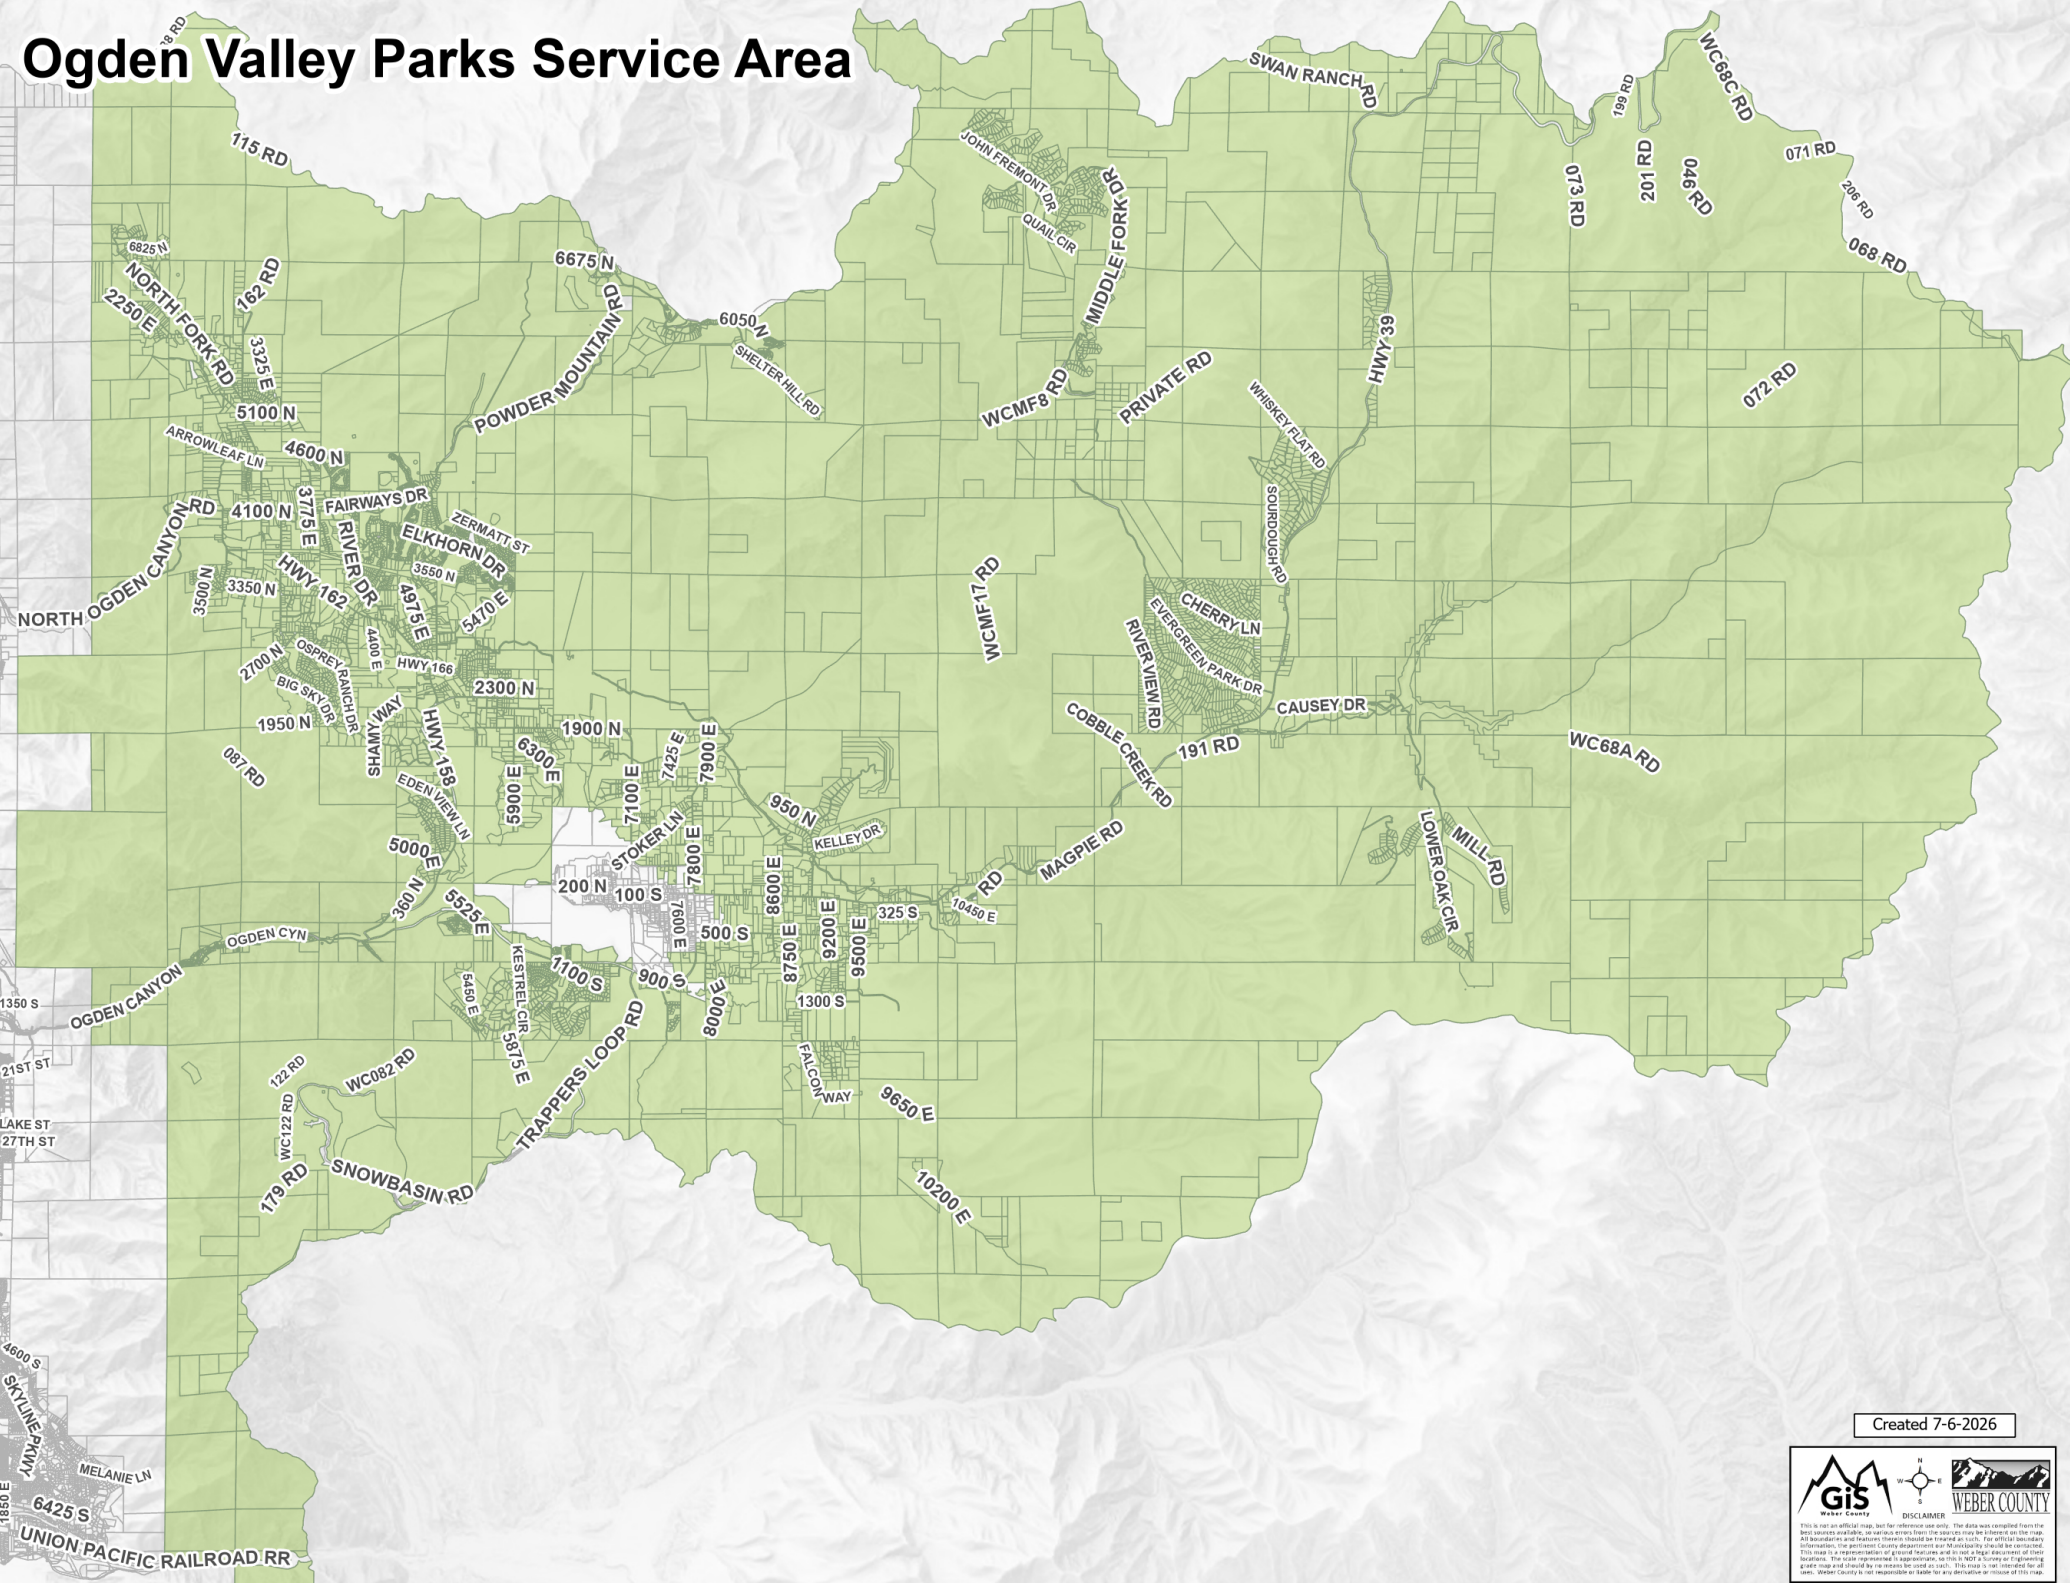

Ogden Valley Parks Service Area

Created 7-6-2026

GIS
Weber County

DISCLAIMER

This is not an official map, but for reference use only. The data was compiled from the best sources available, as well as maps from the past to show the history of the map. All boundaries and features shown should be treated as such. The official boundary information is the official County information and should be used for all official purposes. This is a representation of the data as it was collected and should not be used for any other purpose. The data is not intended for use as a legal document and should be used for reference only. This map is not intended for use as a legal document and should be used for reference only. This map is not intended for use as a legal document and should be used for reference only. This map is not intended for use as a legal document and should be used for reference only.