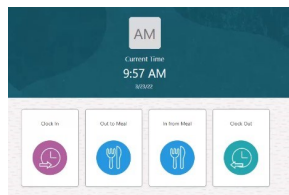

Enter your User Name and Password

Sign In
Oracle Applications Cloud

User ID

Password

Forgot Password

Sign In

English

You will be sent directly to the web clock to punch in/out as needed

Make sure you log out when finished by clicking on your initials in the upper right hand corner of the screen and click Sign Out then Confirm